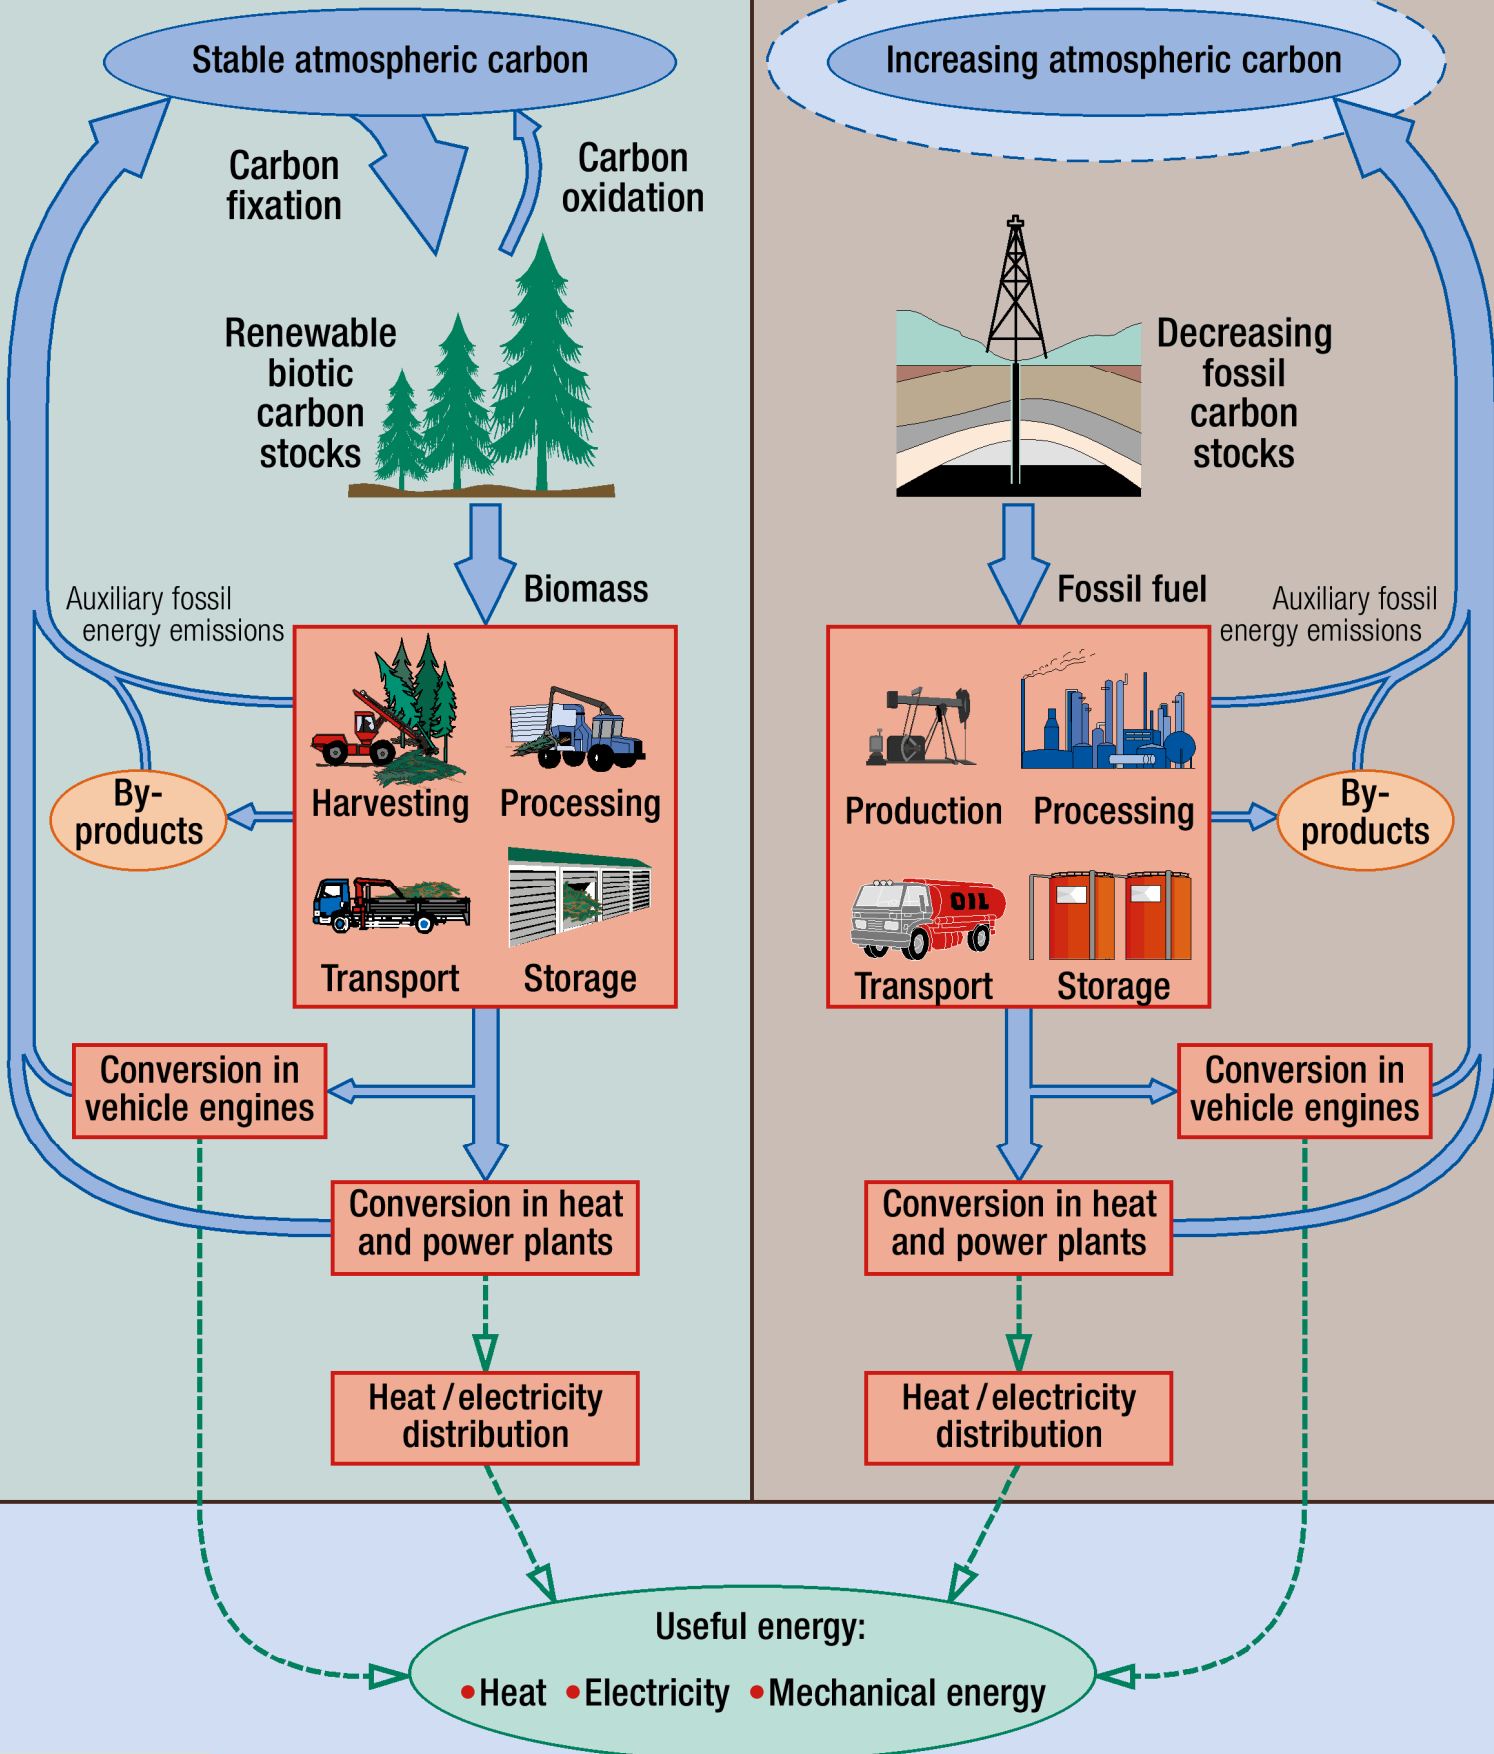

What does sustainability mean?

EU Target: 20-20-20 by 2020

Bioenergy system

Fossil reference energy system

Legend:

Carbon flow

(Other GHG and auxiliary fossil energy inputs are excluded in this figure for reasons of simplicity)

Energy flow

©Drawings: Rita Pinto da Freitas
 Graphic: Gemma Cervantes, 1999
 Based on: N.Gertler